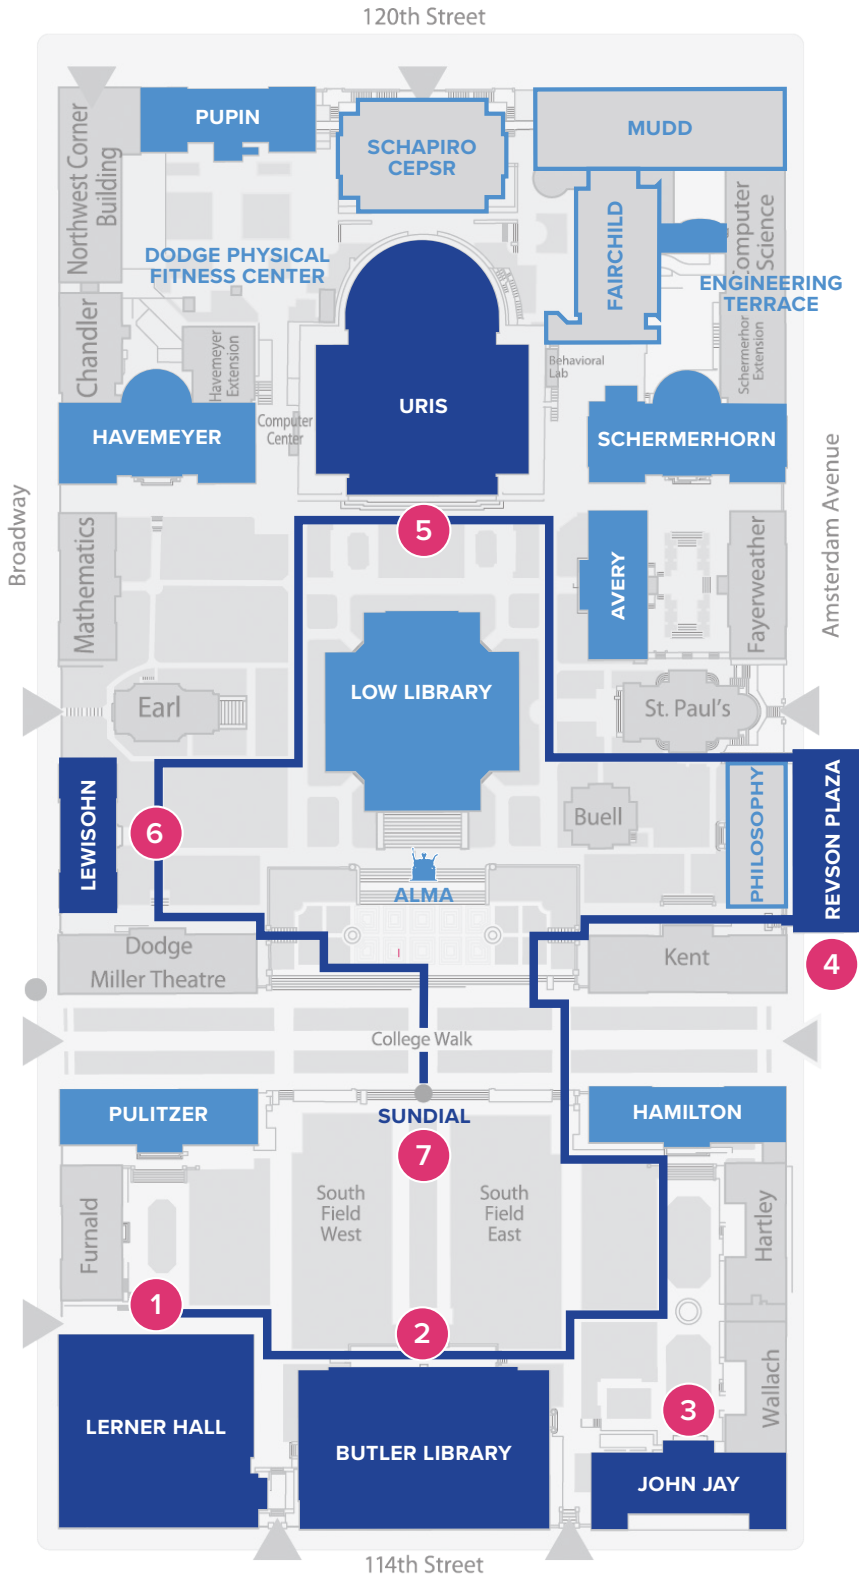

Campus Tour

1 LERNER HALL

AVERY

PULITZER

SCHERMERHORN

2 BUTLER LIBRARY

DODGE PHYSICAL FITNESS CENTER

LOW LIBRARY

PUPIN

ALMA MATER

MUDD

3 JOHN JAY

FAIRCHILD

HAMILTON

ENGINEERING TERRACE

4 REVSON PLAZA

HAVEMEYER

PHILOSOPHY

6 LEWISOHN

5 URIS

7 SUNDIAL

SCHAPIRO

START YOUR TOUR
View the self-guided tour on your phone.